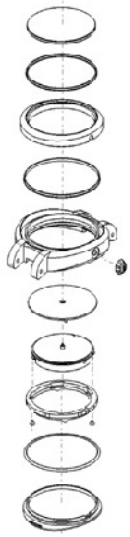

Reference: L300130460

	Reference	Name
→	L299125878	CASE SCREW
→	L299125878	CASE SCREW
→	L319131252	UPPER DOMED SAPPHIRE GLASS
→	L329131249	UPPER SS BEZEL
→	L333131251	PLASTIC CASING RING
→	L349130509	SS CASE BACK L8.112.4
→	L358133609	SS CROWN TUBE
→	L359131021	CROWN SS
→	L379076186	BACK GASKET
→	L379131250	NATURAL BEZEL GASKET
→	L379131253	UPPER GLASS GASKET TRANSLUCENT